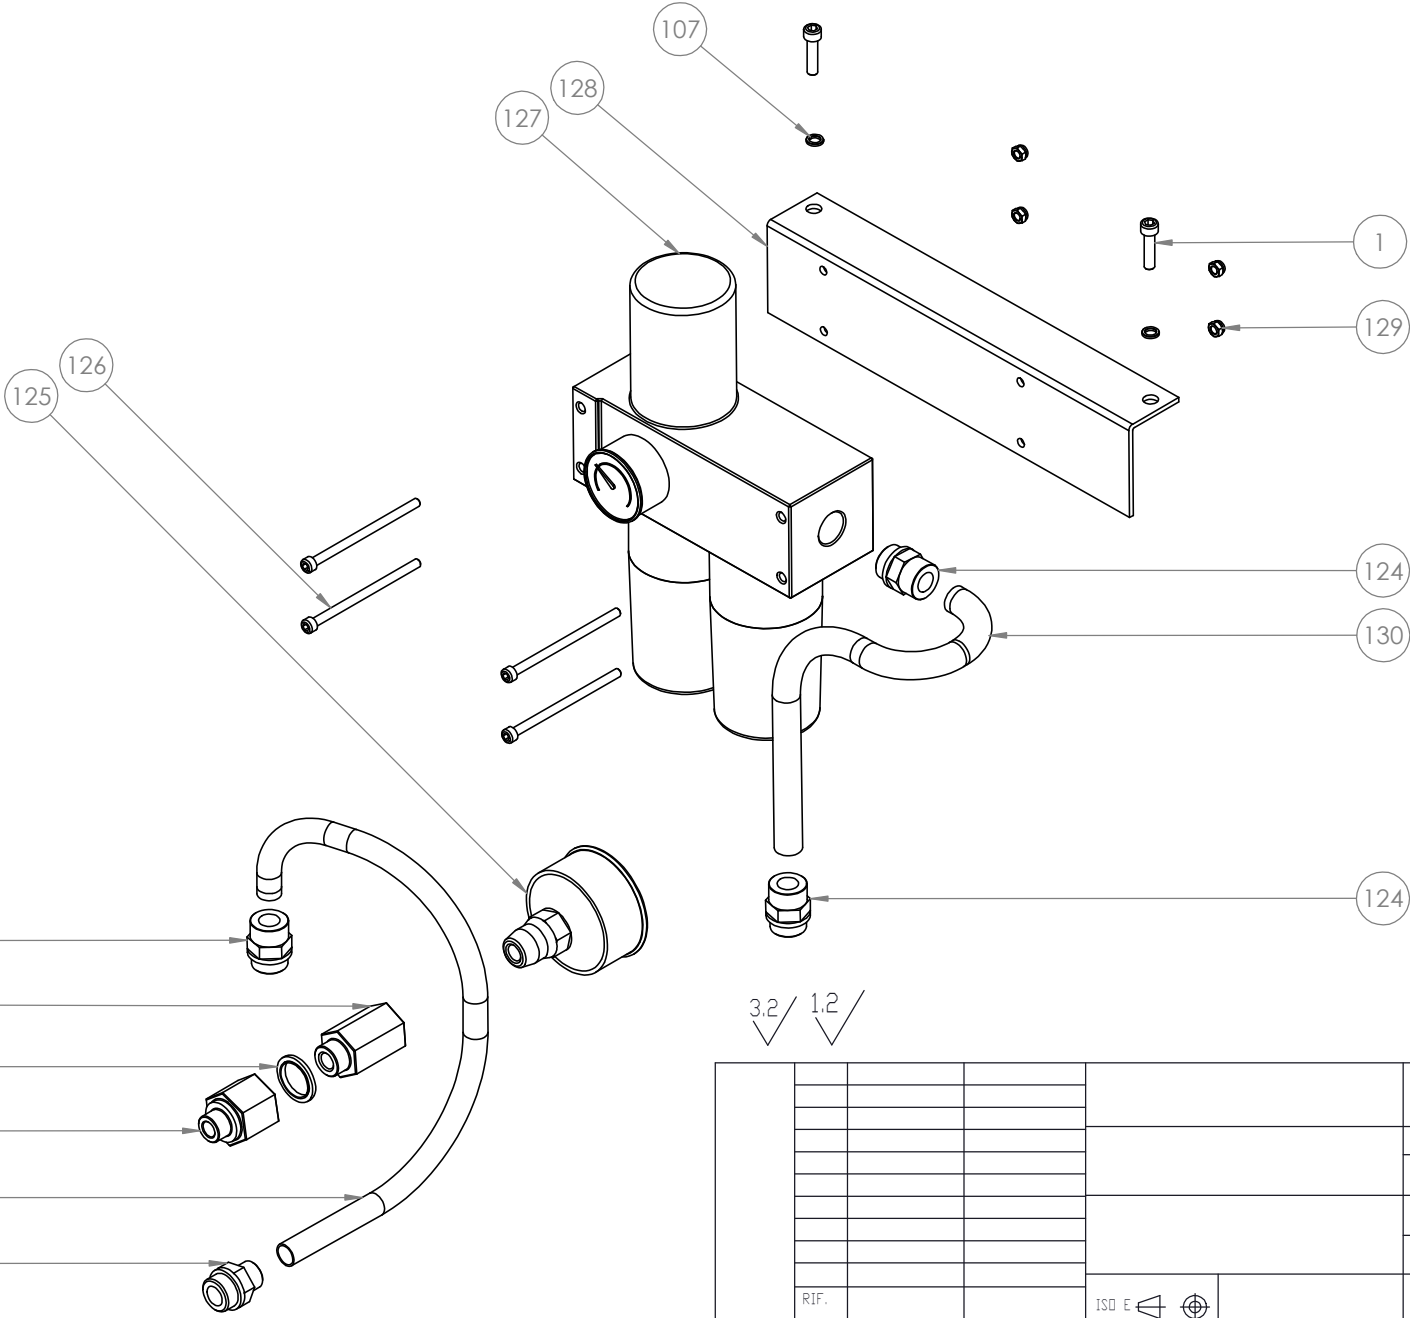

D

C

C

B

B

A

A

3.2 / 1.2

37	TE901115	Pump PE6	2	29
38	TE901118	Valve CNE21	1	31
39	A161025	Female coupling 3/8	1	20
40	A161026	Male coupling 3/8	1	15
41	A161027	Conical nipple 3/8 - 1/4 MM	2	6
42	TE621114	Cap M14x1.5	5	2
A	TE901166	One-way valve	1	A*
43	TE661002	Sintered filter 1/4 G	1	4
44	TE121001	Gauge §63 x 1/4 BSP	1	20
45	TE651026	O-ring 4.48x1.78	1	1
46	TE121002	Gauge support	1	12
B	TE901121	Max pressure valve	1	B*
C	TE901253	Cut-off valve	1	C*
47	TE711019	Valve plate	1	40
48	TE651027	Or-ring 278.99x3.53	1	5
49	TE651022	Bond washer d. 8	4	1
50	TE621111	Screw M8x70	4	1
117	TE704110	Joint for tube Ø12	2	6
118	TE704111	Tube Ø12	1	12
51	TE651020	O-ring 2.62x94.92 90ShA	1	2
52	TE701186	Bearings socket	1	26
53	TE671017	Seeger ring 20E	1	1
54	TE611038	Bearing 20x72x19 6404	1	11
55	TE671019	Seeger ring 72I	1	1
56	TE701203	Shaft counterweight	1	17
57	TE631006	Key 5X5X8 UNI 6604/A	1	1
58	TE401141	Washer 30.2x40x2	1	4
59	TE611039	Bearing 30x72x27 4306A	1	15
60	TE701200	Eccentric shaft	1	27
61	TE611040	Bearing 40x90x23 6308	1	10
62	TE651021	O-ring 3.53x82.14	1	7
63	TE701188	Ring for gasket	1	15
64	TE651019	Sealing ring for rotating shaft 40x55x10	1	4
65	TE671020	Seeger ring 55I	1	1
66	TE651023	O-ring 3068 17.13 x 2.62	3	2
67	TE711021	Conveyor filter	1	26
68	D701196	Joint 3/4 UNFx25	1	12
69	TE161001	Oil filter SPIN ON JC B16004 D70x70	1	8
70	TE621106	Screw TCE M5x35	3	1
71	TE702791	Screw M8x25	1	B*/C*
72	TE702789	Cut-off valve body	1	C*
73	TE702786	O-ring support	1	C*
74	TE651006	O-ring 2062 15.6x1.78	1	C*
75	TE501369	External Spring	1	C*
76	TE641040	Washer 26.5*32*1.5	1	C*
77	TE501370	Internal spring	1	C*
78	TE702790	Central pin	1	C*
79	TE702788	Piston	1	C*