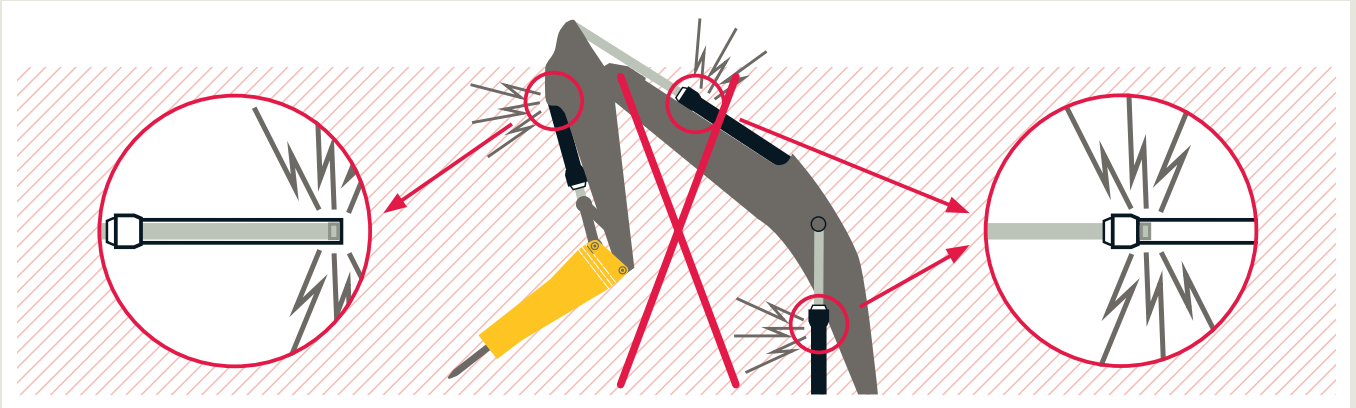

United. Inspired.

epiroc.com

Hydraulic Attachments

Breakers

0.7-140t/1,500-309,000lbs

Bucket crushers

18-54t/39,500-119,000lbs

Combi cutters