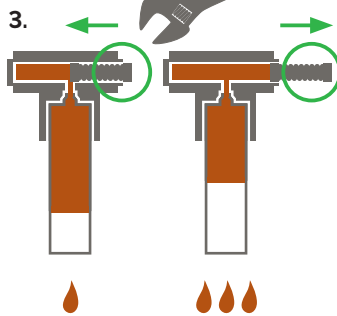

United. Inspired.

epiroc.com

Hydraulic Attachments

Breakers

0.7-140t/1,500-309,000lbs

Bucket crushers

18-54t/39,500-119,000lbs

Combi cutters