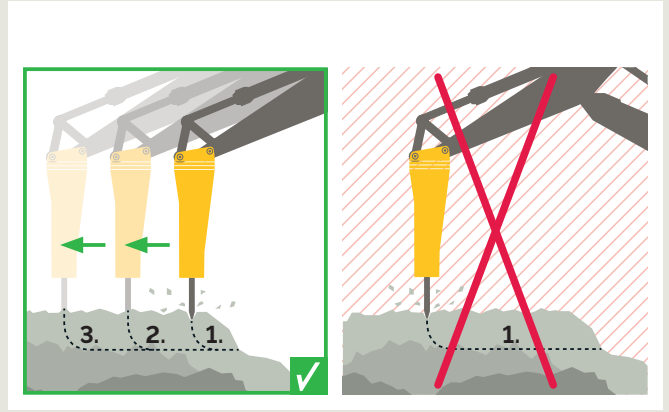

United. Inspired.

epiroc.com

Hydraulic Attachments

Breakers

0.7-140t/1,500-309,000lbs

Bucket crushers

18-54t/39,500-119,000lbs

Combi cutters