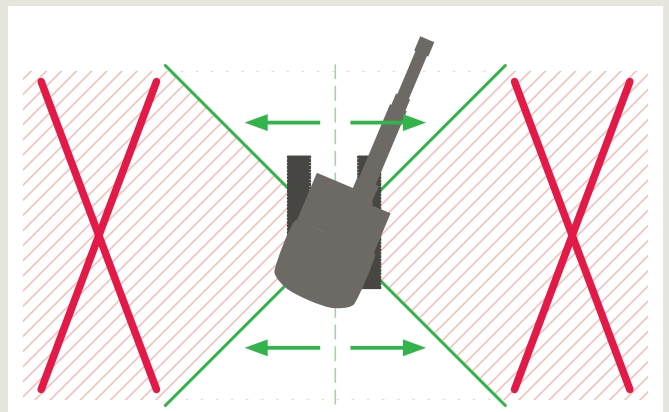

United. Inspired.

epiroc.com

Hydraulic Attachments

Breakers

0.7-140t/1,500-309,000lbs

Bucket crushers

18-54t/39,500-119,000lbs

Combi cutters