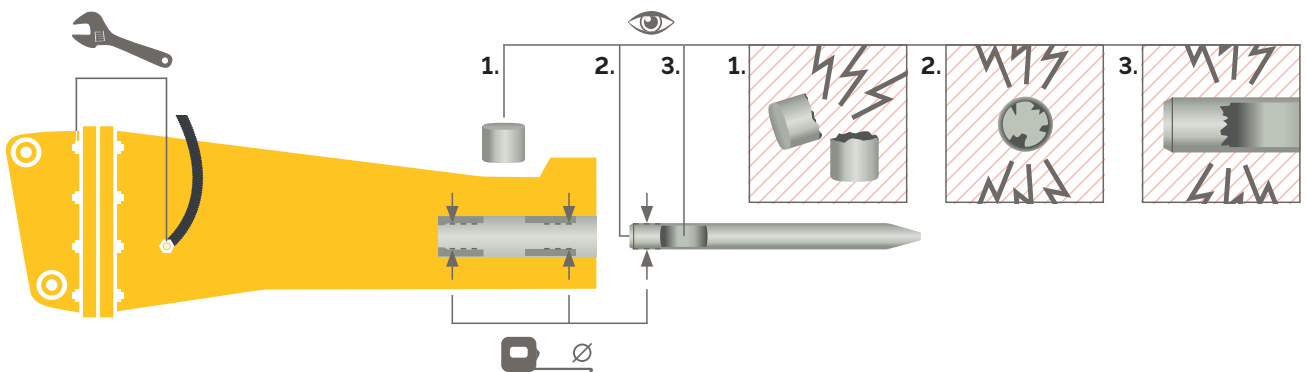

United. Inspired.

epiroc.com

Hydraulic Attachments

Breakers

0.7-140t/1,500-309,000lbs

Bucket crushers

18-54t/39,500-119,000lbs

Combi cutters